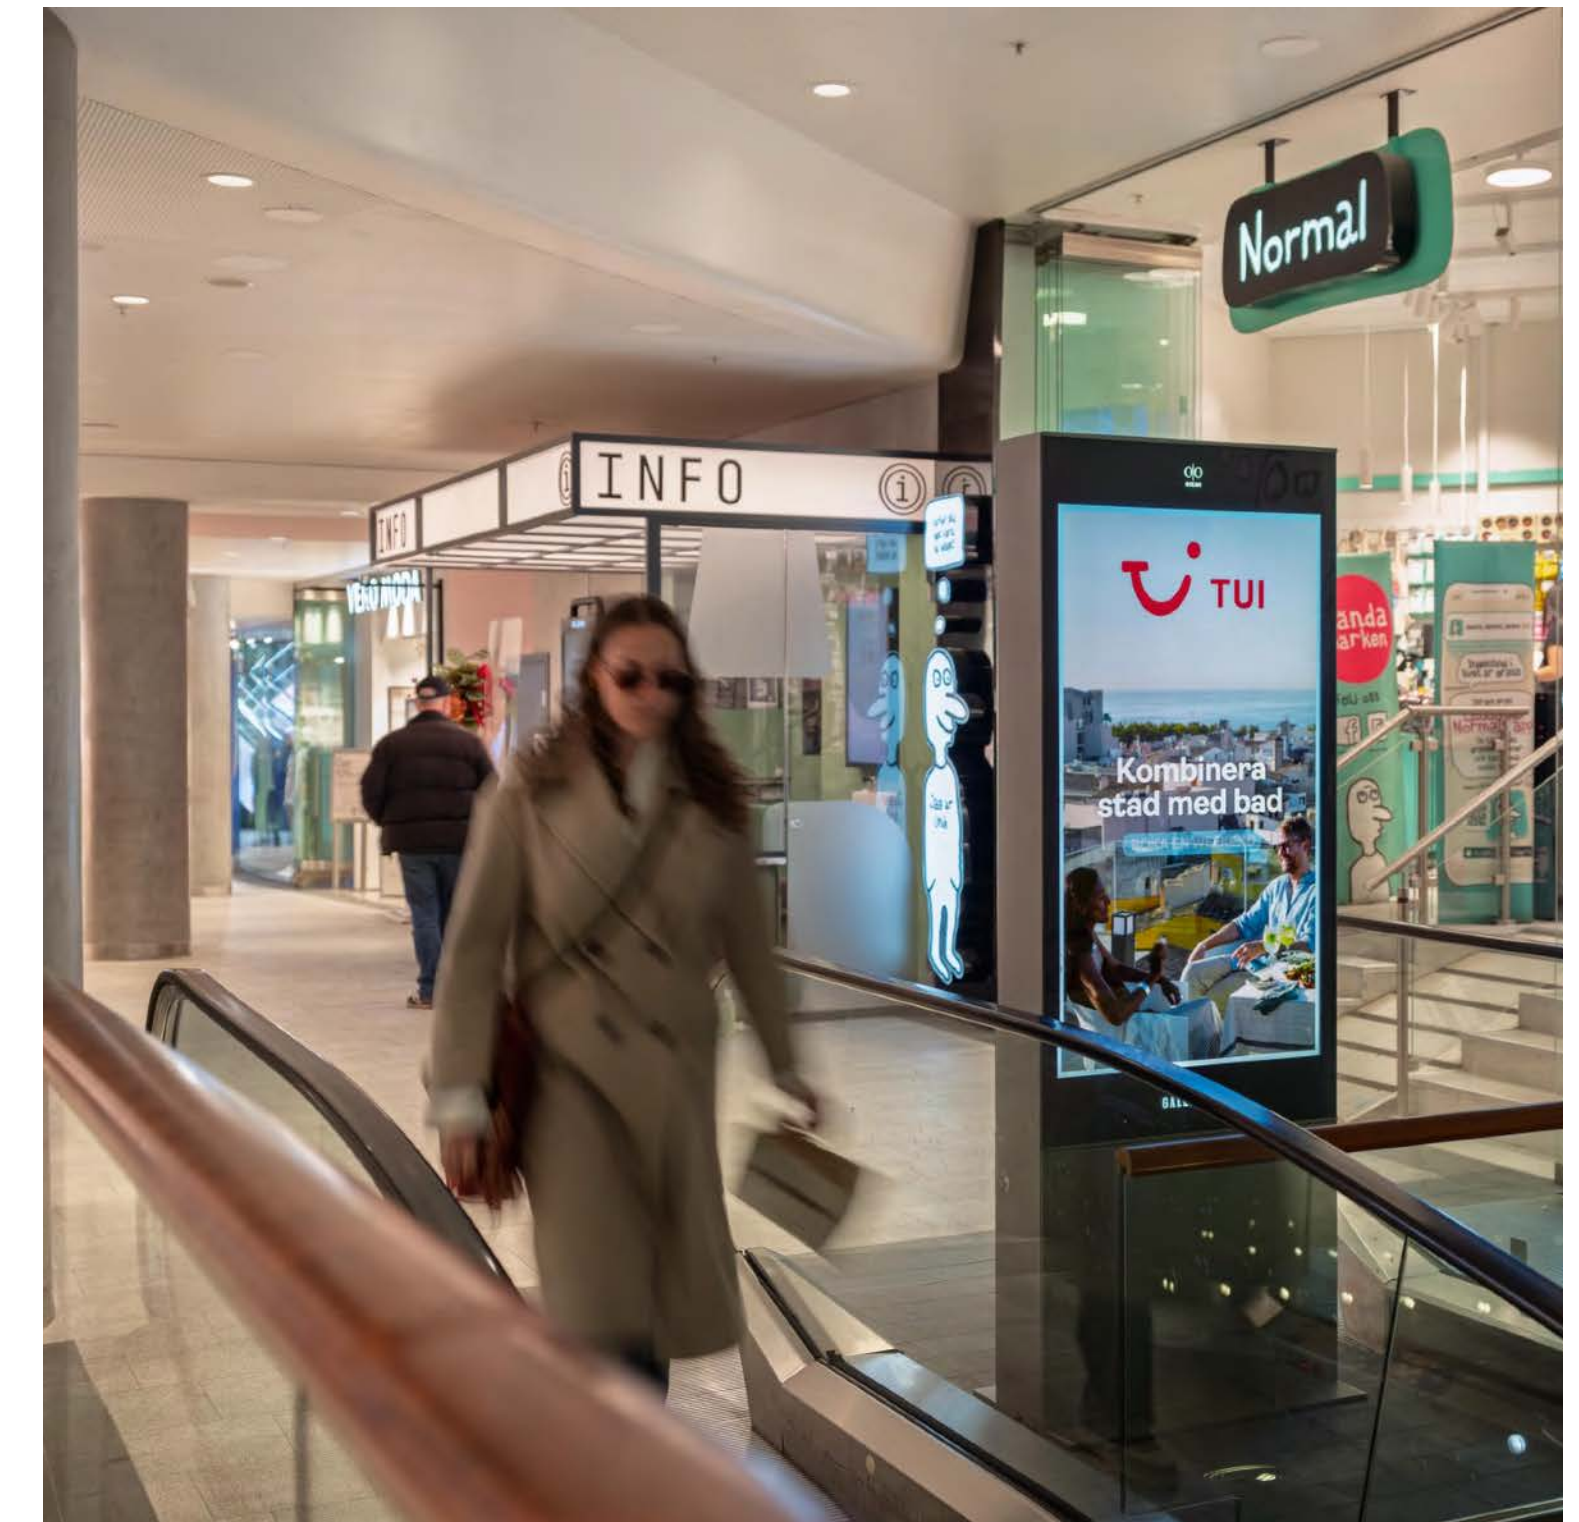

The Fusion Stockholm

REACH & IMPACT DOOH

The Fusion Stockholm combines over **100** digital small and large format screens.

A series, specifically adapted to reach all visitors to Stockholm.

We offer The Fusion Stockholm in both **Small, Medium** and **Large**.

The Fusion Stockholm - inspiration

The ICON @NK, Stockholm

REACH & IMPACT DOOH

Kistamässan, Stockholm

The Eyes - Konserthuset, Stockholm

Westfield Mall of Scandinavia - Impact, Stockholm