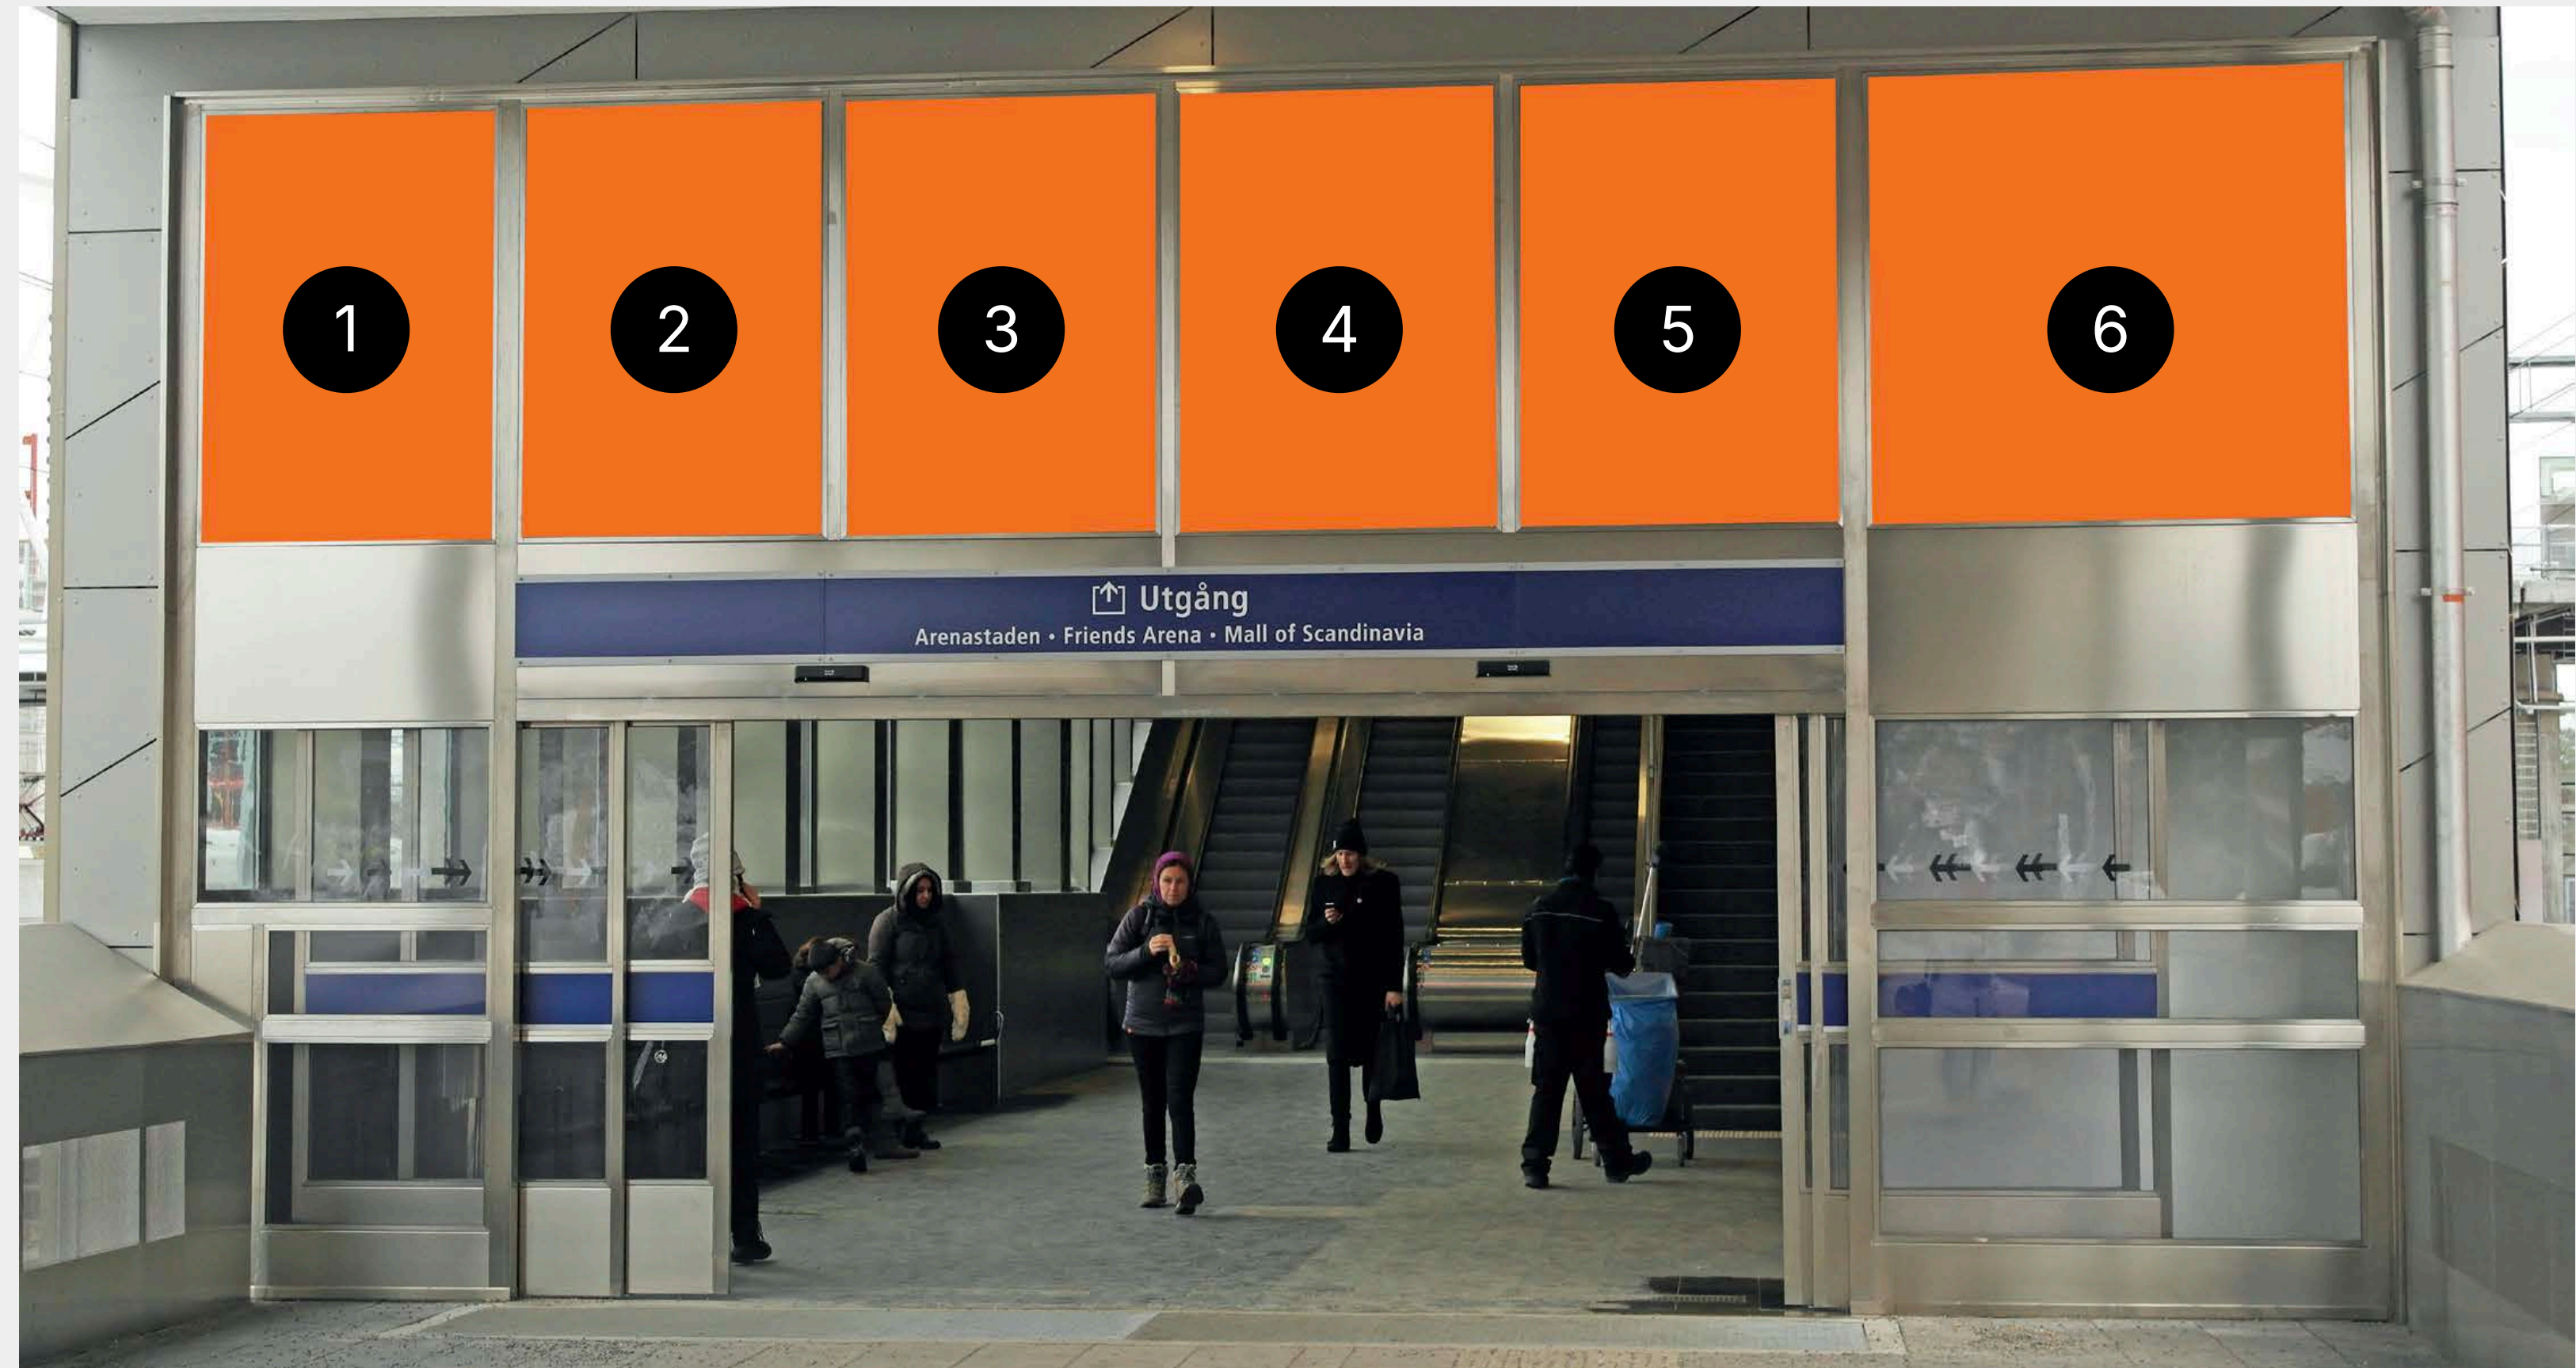

Wrapped window at the track entrance x 6

Format

Alt 1: The entire surface is wrapped, incl. joints.
7750×1580 mm.

Alt 2: Each window is foiled separately:

1. 1095 × 1580 mm
2. 1110 × 1580 mm
3. 1130 × 1580 mm
4. 1130 × 1580 mm
5. 1110 × 1580 mm
6. 1640 × 1580 mm

Material

Printed on adhesive film with graffiti laminate and with removable adhesive (promotional film).

Additional information

Avoid placing the logo or text on the top and bottom 100 mm.

Delivery/packaging

Rolled bottom up. Wrapped in protective material.
The delivery must be marked with advertiser, motif and location 1-6.

Location plan