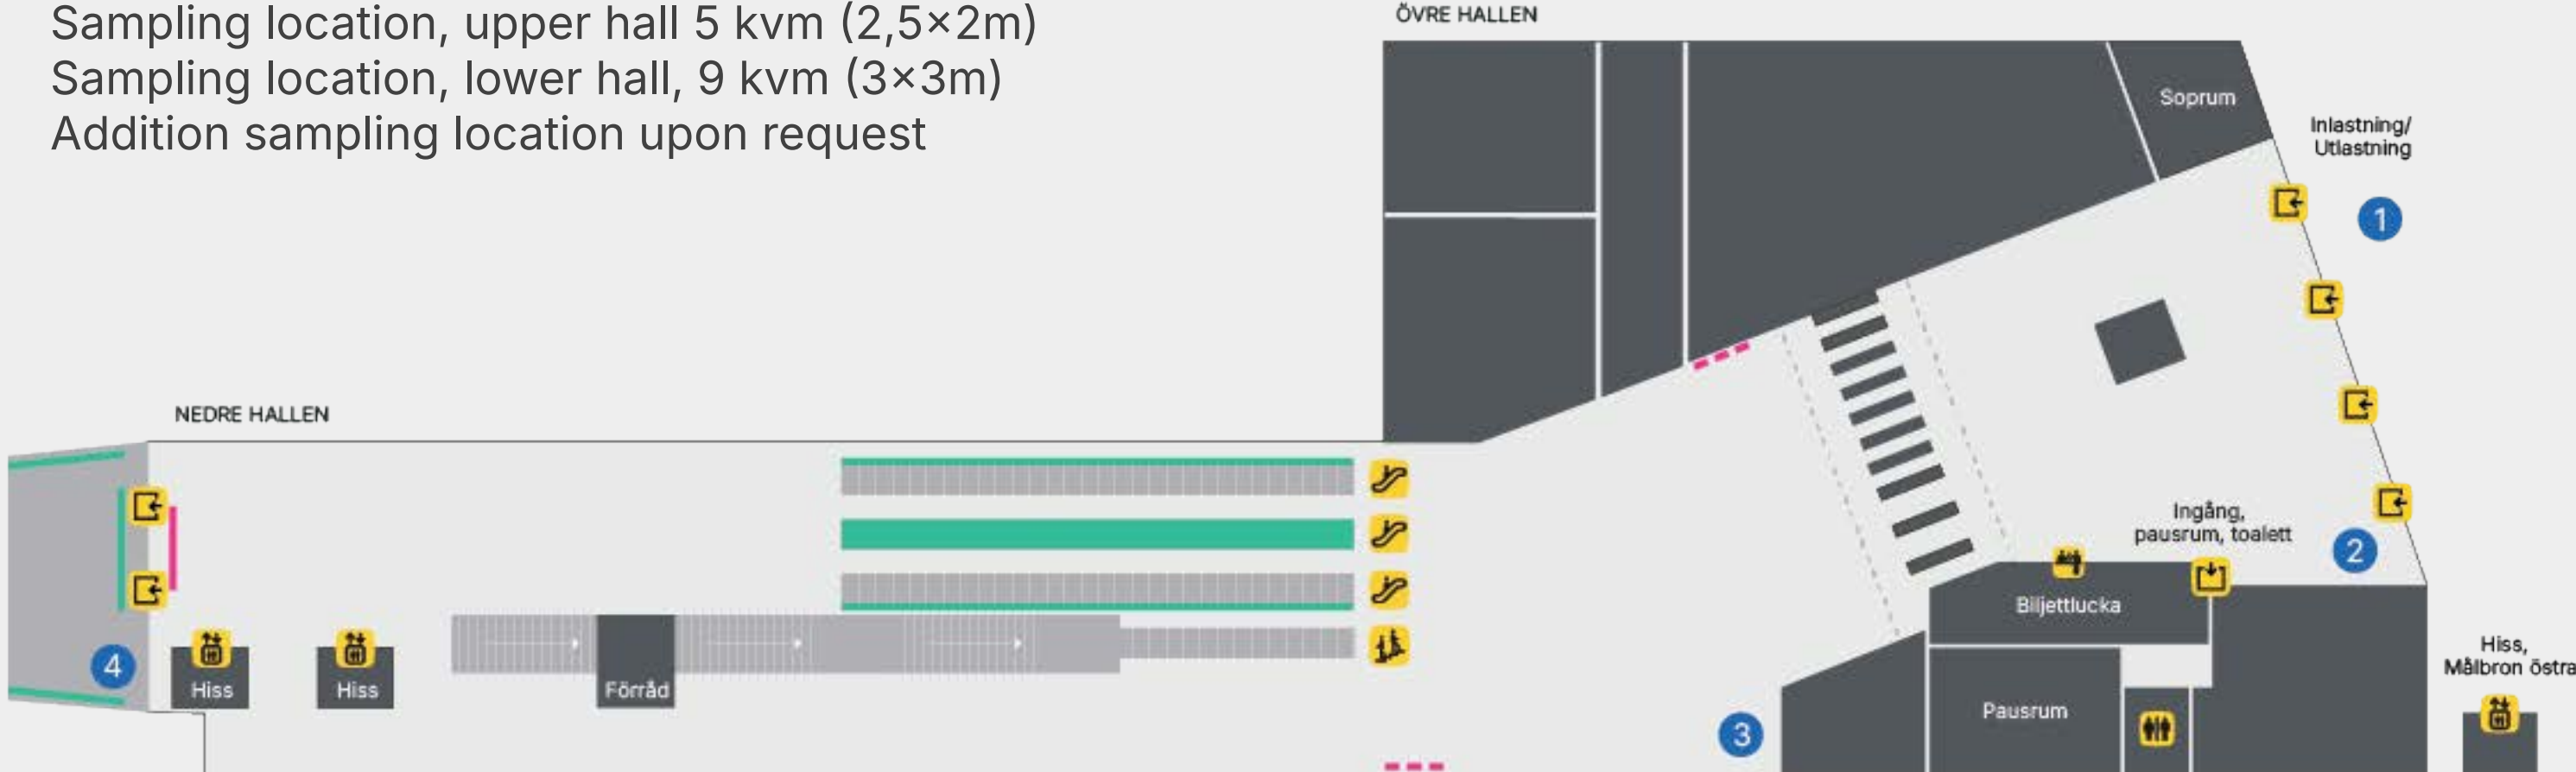

The Art of Outdoor®

OCEAN

Station Domination Solna

Included advertising space

- Solna Station Impact (25%)
- DOOH (8,33%)
- 2 wrapped barriers next to the tracks
- 6 wrapped windows at the entrance to the tracks
- 2 wrapped side sections on escalator
- 1 wrapped mid section of the escalator
- 4 selectable sampling locations: 5-9 kvm

Station Domination Solna

Wrapped barriers next to the tracks + wrapped windows above the entrance to the tracks

Wrapped escalator, mid and side sections

Solna Station Impact

SOLNA STATION

Wrapped barriers at the tracks

(2 placements)

The Art of Outdoor®

OCEAN

Wrapped barriers at the tracks x 2

Format

Total dimensions:
1: 14155 × 1100 mm
2: 14195 × 1170 mm

Material

Printed on adhesive film with graffiti laminate and with removable adhesive (promotional film).

Delivery/packaging

Rolled bottom up. Wrapped in protective material. The delivery must be marked with advertiser, motif and location 1-2.

Location plan

SOLNA STATION

Wrapped windows at the track entrance

(6 placements)