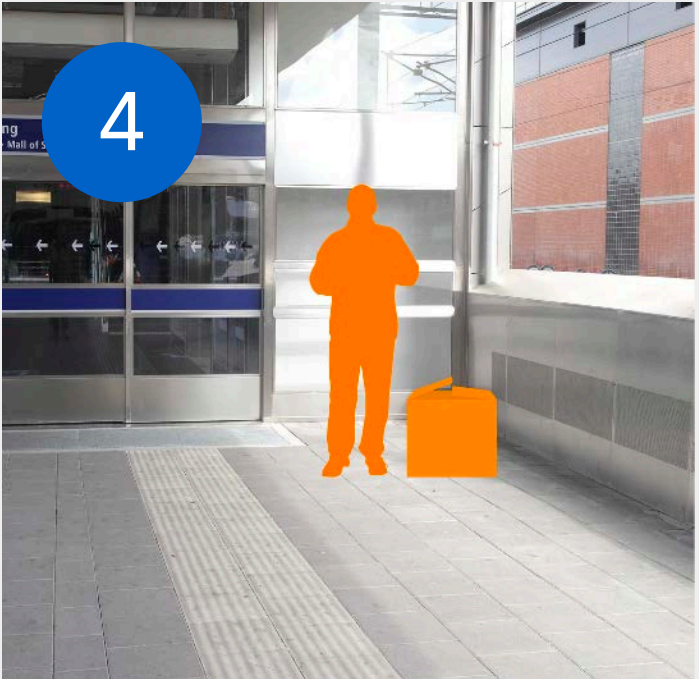

The Art of Outdoor®

OCEAN

Station Domination Solna

Included advertising space

- Solna Station Impact (25%)
- DOOH (8,33%)
- 2 wrapped barriers next to the tracks
- 6 wrapped windows at the entrance to the tracks
- 2 wrapped side sections on escalator
- 1 wrapped mid section of the escalator
- 4 selectable sampling locations: 5-9 kvm

Station Domination Solna

Wrapped barriers next to the tracks + wrapped windows above the entrance to the tracks

Wrapped escalator, mid and side sections

Solna Station Impact

SOLNA STATION

Wrapped barriers at the tracks