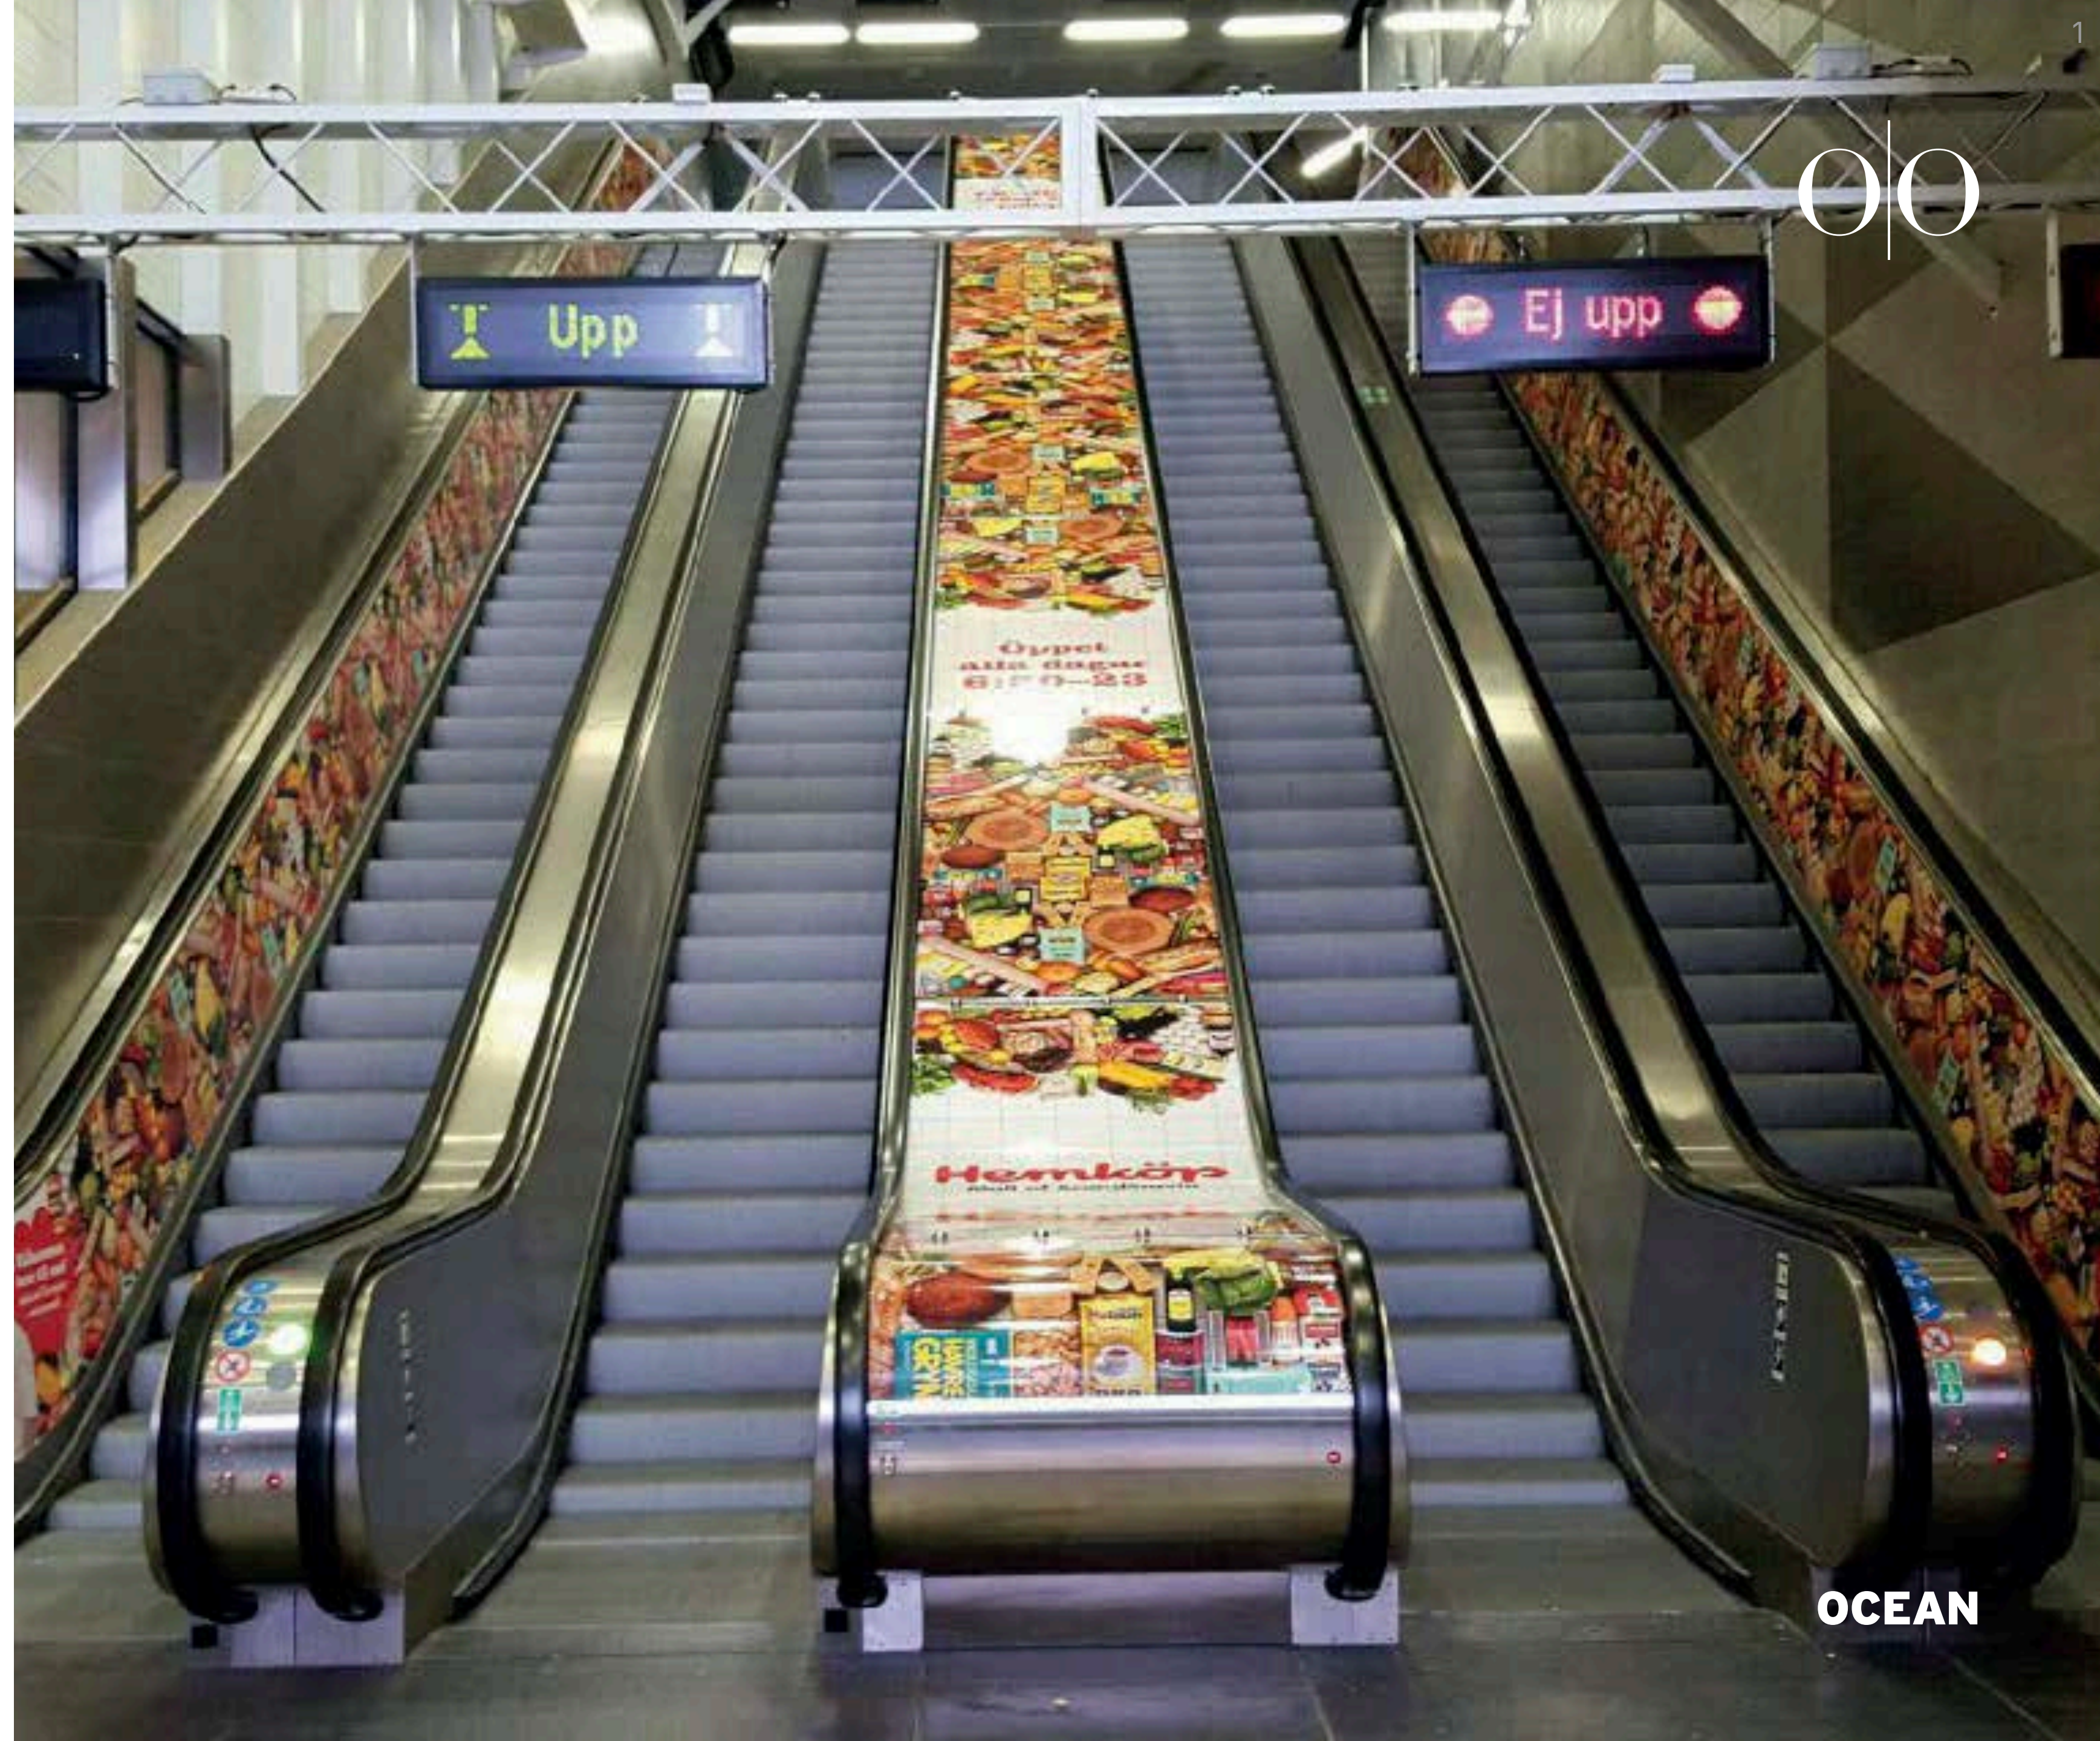

SOLNA STATION

Station Domination

Take over Solna Station with a combination of digital and analog. Make the visitors really see, experience and remember your brand. Your campaign will be unmissable, since you will dominate the entire station. This take over is perfect for game days and larger events at Strawberry Arena.

The Art of Outdoor®

OCEAN

Station Domination Solna

Included advertising space

- Solna Station Impact (25%)
- DOOH (8,33%)
- 2 wrapped barriers next to the tracks
- 6 wrapped windows at the entrance to the tracks
- 2 wrapped side sections on escalator
- 1 wrapped mid section of the escalator
- 4 selectable sampling locations: 5-9 kvm