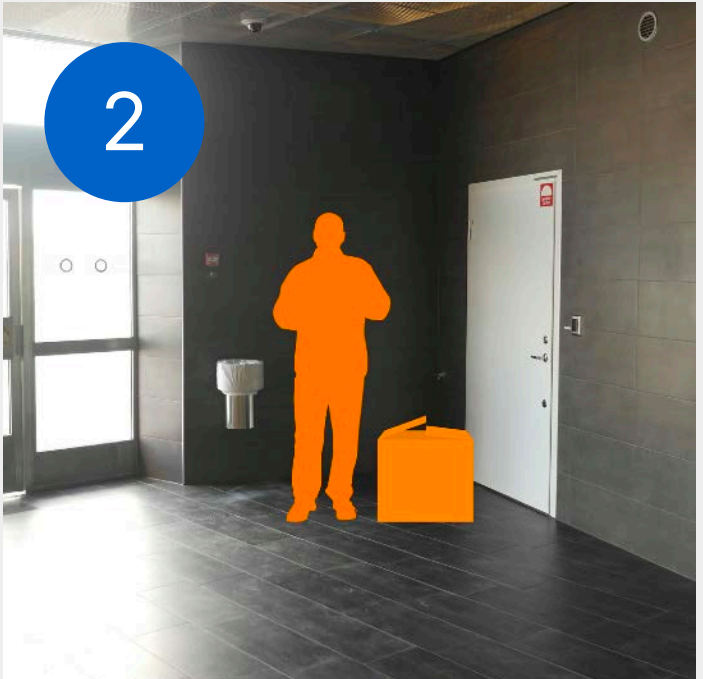

Station Domination Solna

Included advertising space

- Solna Station Impact (25%)
- DOOH (8,33%)
- 2 wrapped barriers next to the tracks
- 6 wrapped windows at the entrance to the tracks
- 2 wrapped side sections on escalator
- 1 wrapped mid section of the escalator
- 4 selectable sampling locations: 5-9 kvm

Price

Price 1 week 352 000 SEK

Additional costs

Production cost will be added with 59 000 SEK for wrapping incl. installation. Production costs for sampling events is not included.

Sampling

Sampling location, upper hall 5 kvm (2,5×2m)
Sampling location, lower hall, 9 kvm (3×3m)
Addition sampling location upon request