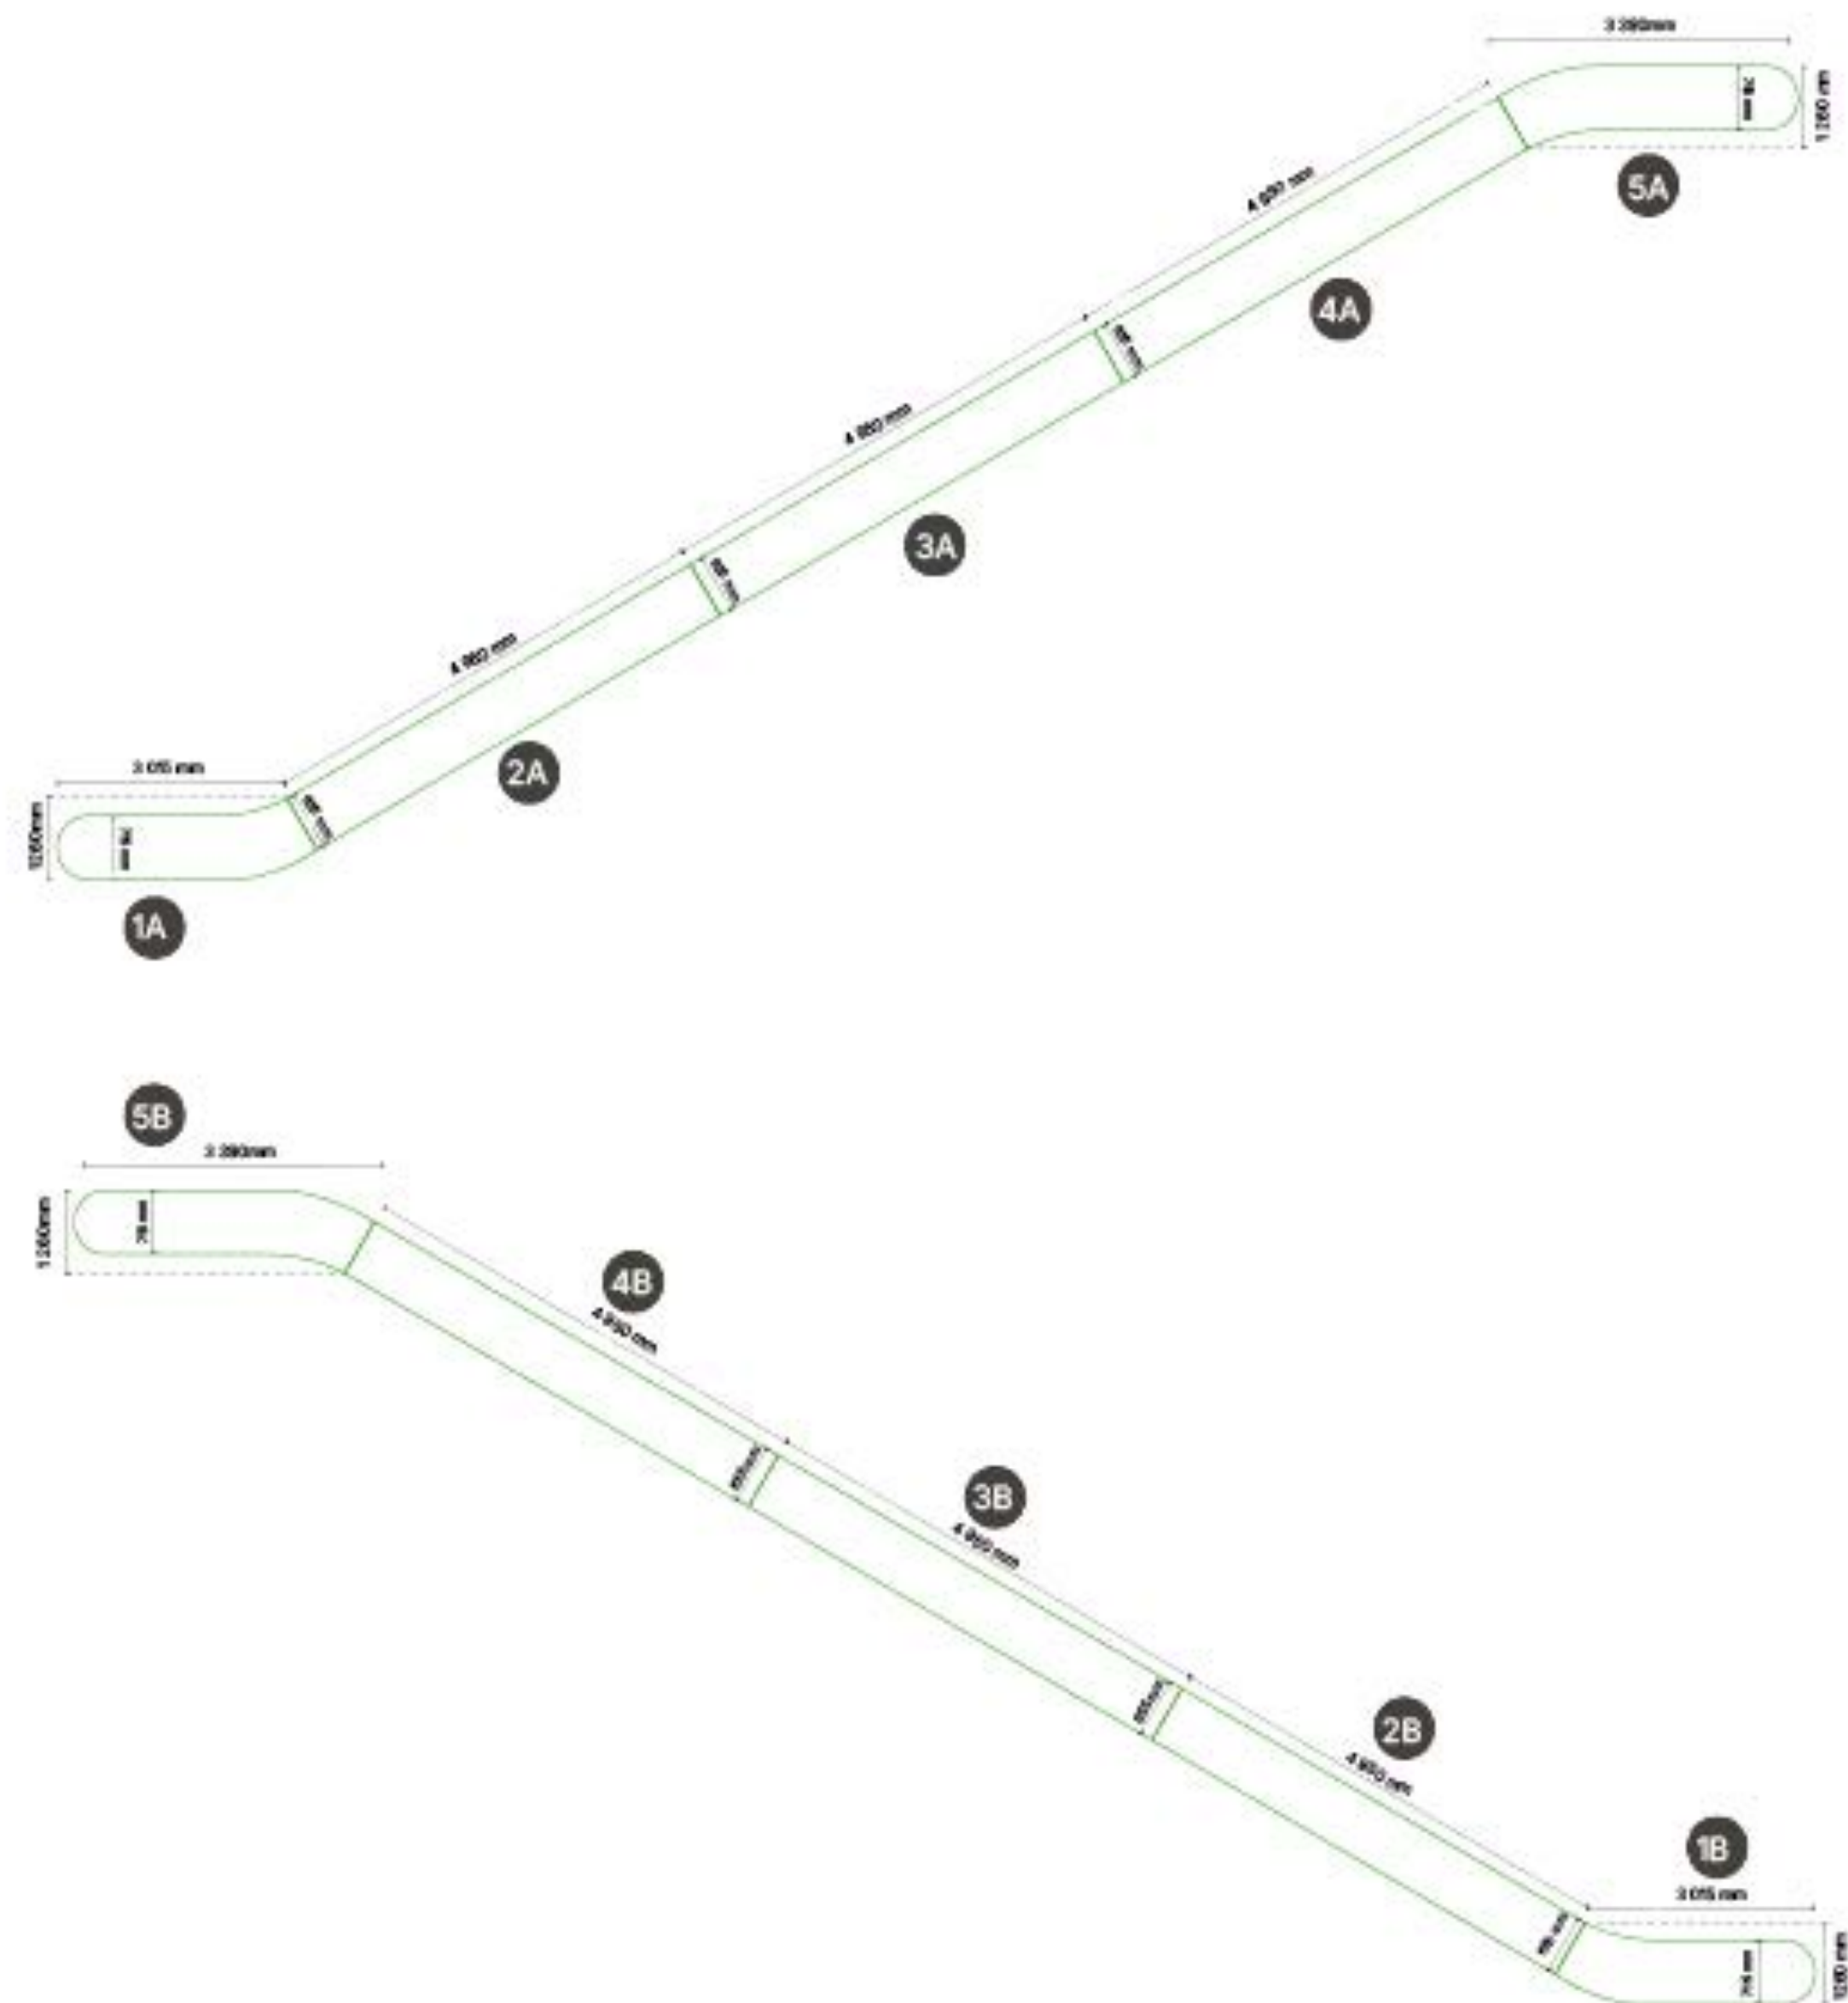

Wrapped side section Escalator

Format

10 foils acc. to enclosed drawing.

Material

Printed on adhesive film with graffiti laminate and with removable adhesive (promotional film).

Production

Avoid placing the logo or text on the top and bottom 100 mm. The metal crossbars cannot be mounted with foil.

Additional information

Warping may occur at the joints where the upper and bottom sections meets the middle section. Therefore avoid placing important graphic at joints.

Delivery/packaging

Rolled bottom up. Wrapped in protective material. The delivery must be marked with advertiser, motif and location with digit (1-5) and letter (A or B).

Location plan